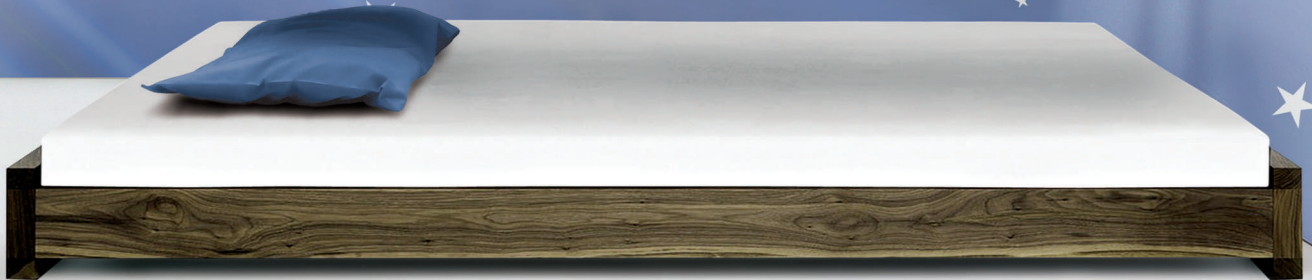

INTRODUCING

IMAGINE

LUXURY FOAM MATTRESS

works like a dream.

Kurl-on introduces **IMAGINE** – a luxury mattress created as a result of detailed research and development and understanding the needs of the consumer.

- High Resilience (HR) foam mattress with a thick layer of technologically advanced memory foam.
- Optimal support and reduction of stress on pressure points.
- Additional cushioning and extra bounce to de-stress and beat fatigue.
- Imported knitted anti-microbial fabric.
- Available in 6" thickness.

WIDE RANGE OF OTHER MATTRESSES

Rubberised Coir Mattress : Classic Plus • Classic • Classic Bliss • Superdeluxe • Kurlo Bond

Therapeutic Mattress : Spinekare • Ortho

Spring Mattress : Valentino • Luxurino • Fantasy • Marvel Comfort • Angelica • Marvel Desire Top • Dreamsleep • Unique