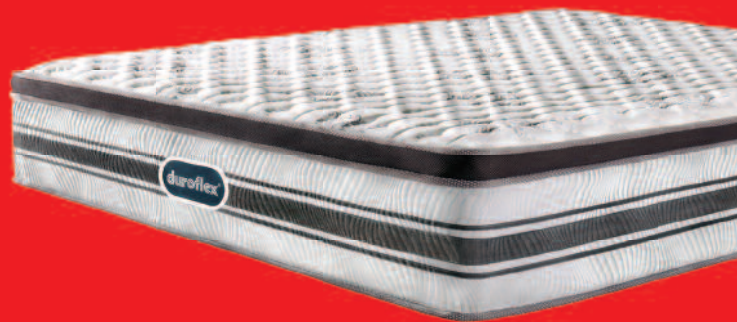

I Have
**Back
Magic**

Presenting **Duropic** Range of mattresses to create magic for your back every night. Enjoy a rejuvenating sleep with this specially crafted 3-Zone technology mattress for a Full Prone Support. These pressure sensitive zones provide you with right support for each zone of your body and thus gives a magical sleep.

Full Prone
Support

3 Zone
Pocket spring

Ultra fresh

Antimicrobial

duromatic[®]

MATTRESSES | PILLOWS | BED LINEN

Available at Authorised Retail Outlets | Customer Care **18001085008** | WWW.DUOROFLEXWORLD.COM