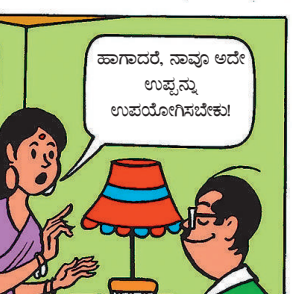

DePaul & Ryan 6/12

Color by TOM SMITH

© PRANS FEATURES

WWW.CHACHACHAUDHARY.COM