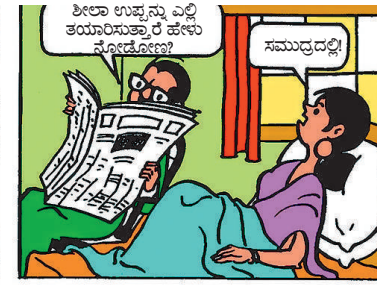

DePaul & Ryan 6/12

Color by TOM SMITH

© PRANS FEATURES

WWW.CHACHACHAUDHARY.COM