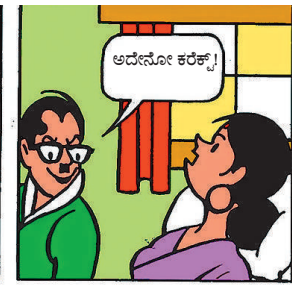

DePaul & Ryan 6/12

Color by TOM SMITH

© PRANS FEATURES

WWW.CHACHACHAUDHARY.COM