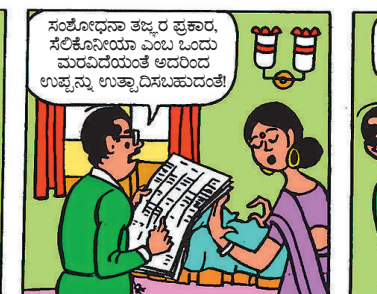

DePaul & Ryan 6/12

Color by TOM SMITH

© PRANS FEATURES

WWW.CHACHACHAUDHARY.COM