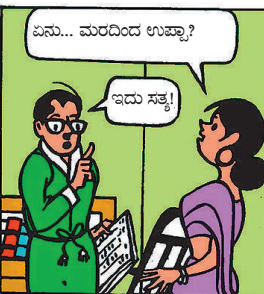

DePaul & Ryan 6/12

Color by TOM SMITH

© PRANS FEATURES

WWW.CHACHACHAUDHARY.COM