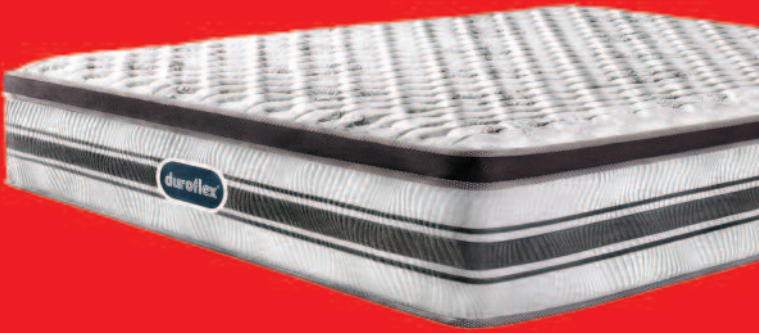

I Have
**Back
Magic**

Presenting **Duropedic** Range of mattresses to create magic for your back every night. Enjoy a rejuvenating sleep with this specially crafted 3 Zone technology mattresses for a Full Prone Support.

These pressure sensitive zones provide you with right support for each zone of your body and thus gives a magical sleep.

EPS
Full Prone Support

3 Zone Pocket spring

Ultra fresh

Antimicrobial

duroflex[®]

MATTRESSES | PILLOWS | BED LINEN